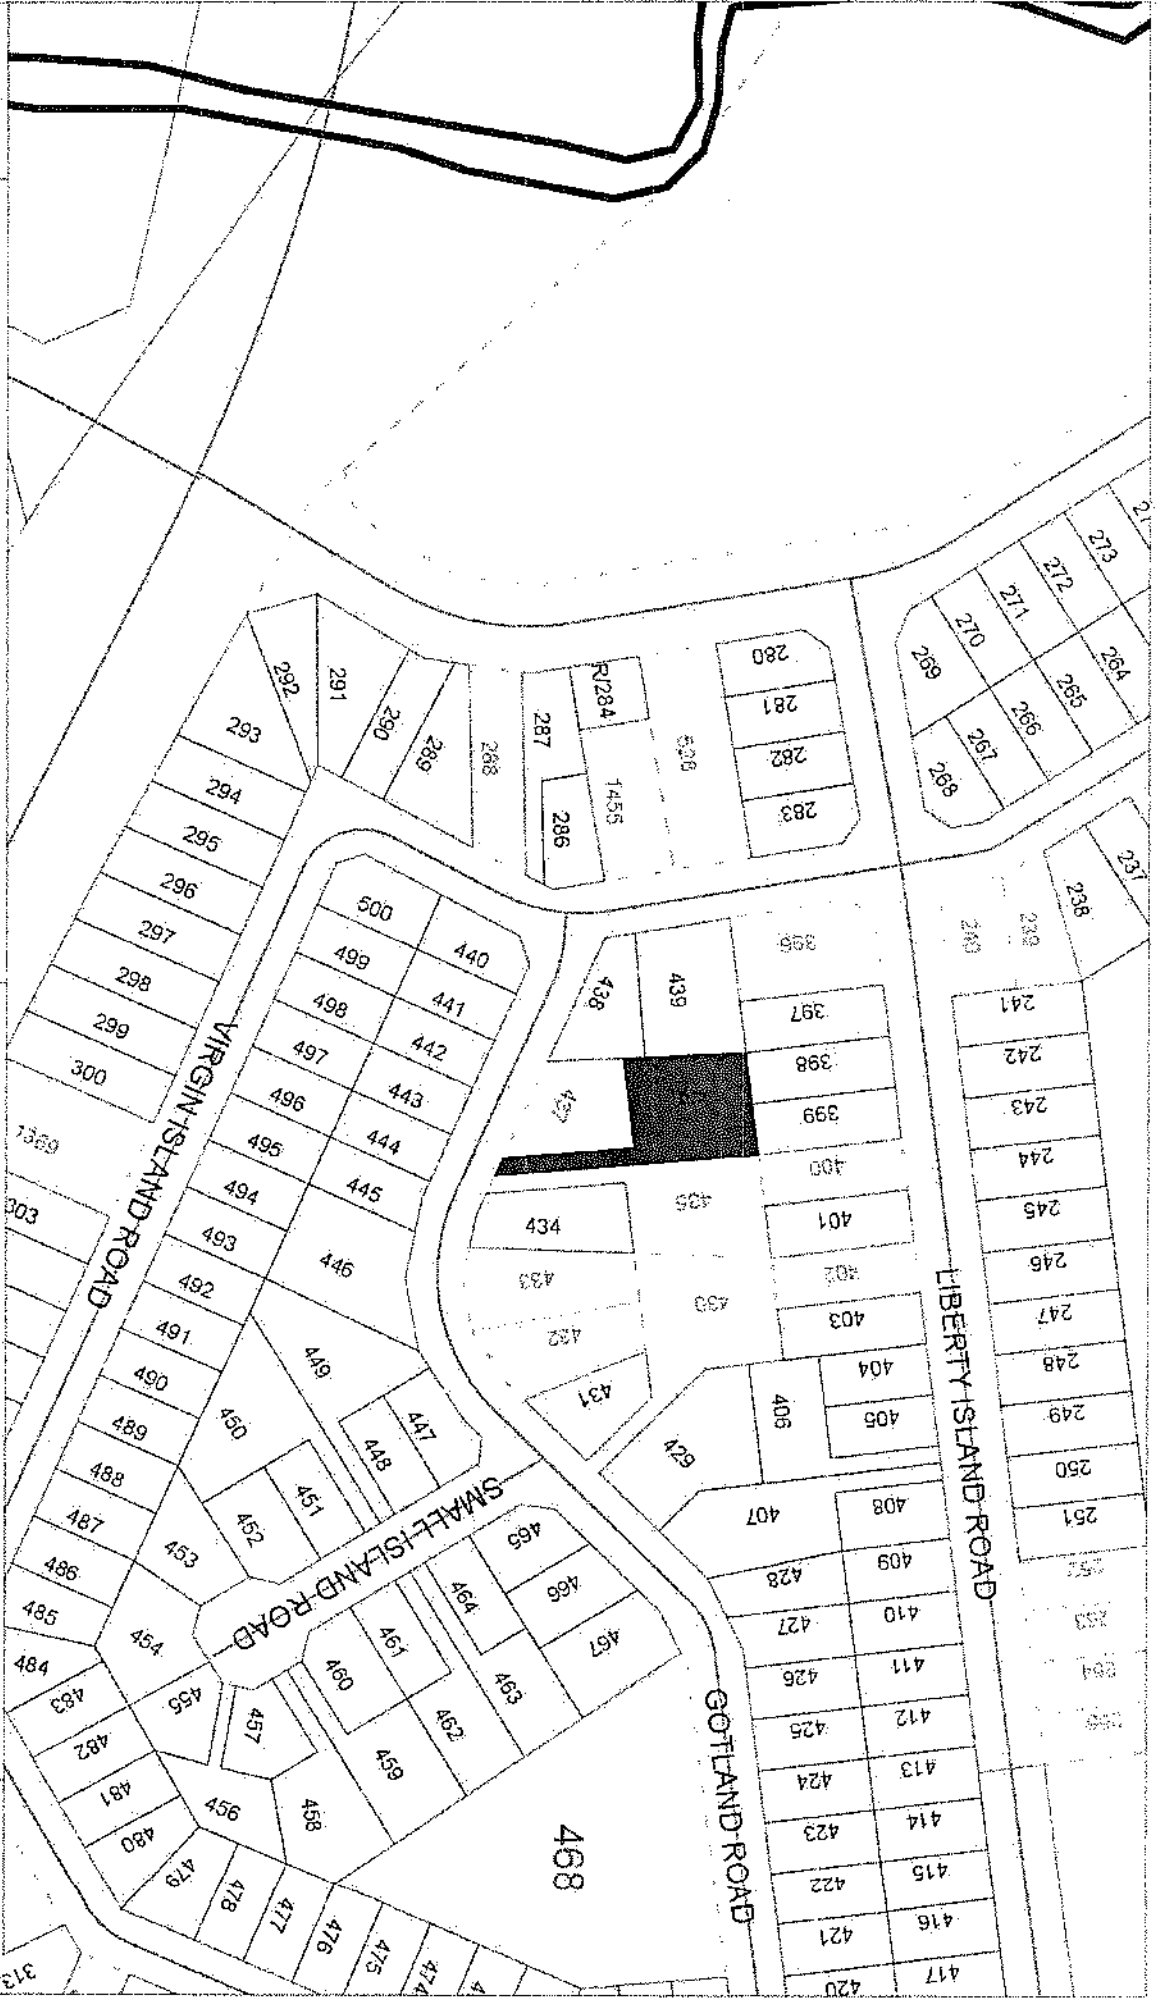

ERF 436 ROCKY CREST

NOTES

Compiled by: H AMWAAMA

Date: 16/8/2023

1-1867

While due care has been taken by the Publisher in compiling this map, no responsibility will be accepted by the City of Windhoek for errors or omissions. The Publisher, excludes all warranties, and disclaims any responsibility to any person for loss or damage suffered from any use of this map.