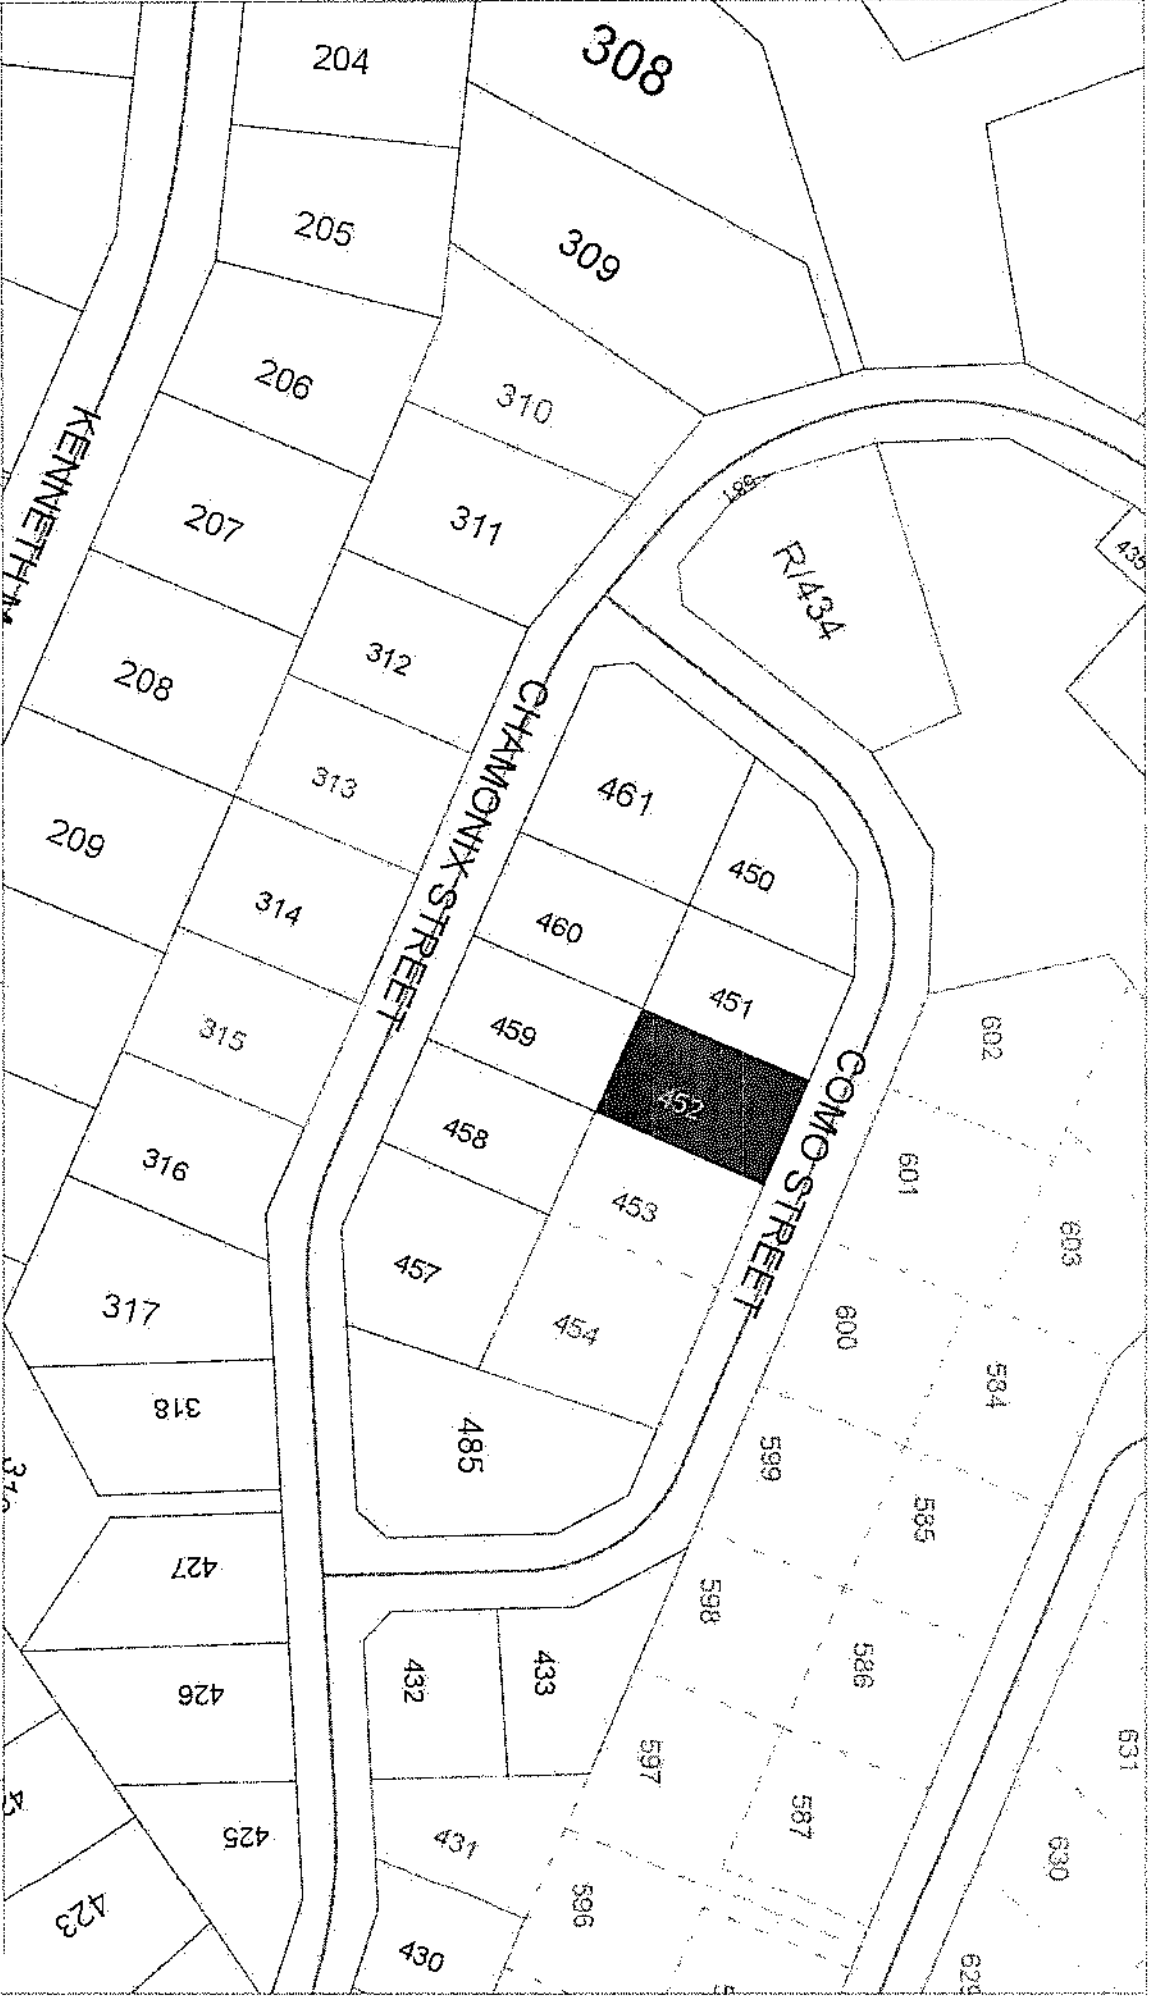

ERF 452 AUASBLICK

NOTES

Compiled by: H AMWAAMA

Date: 16/8/2023

1:1266

While due care has been taken by the Publisher in compiling this map, no responsibility will be accepted by the City of Windhoek for errors or omissions. The Publisher, excludes all warranties, and disclaims any responsibility to any person for loss or damage suffered from any use of this map.