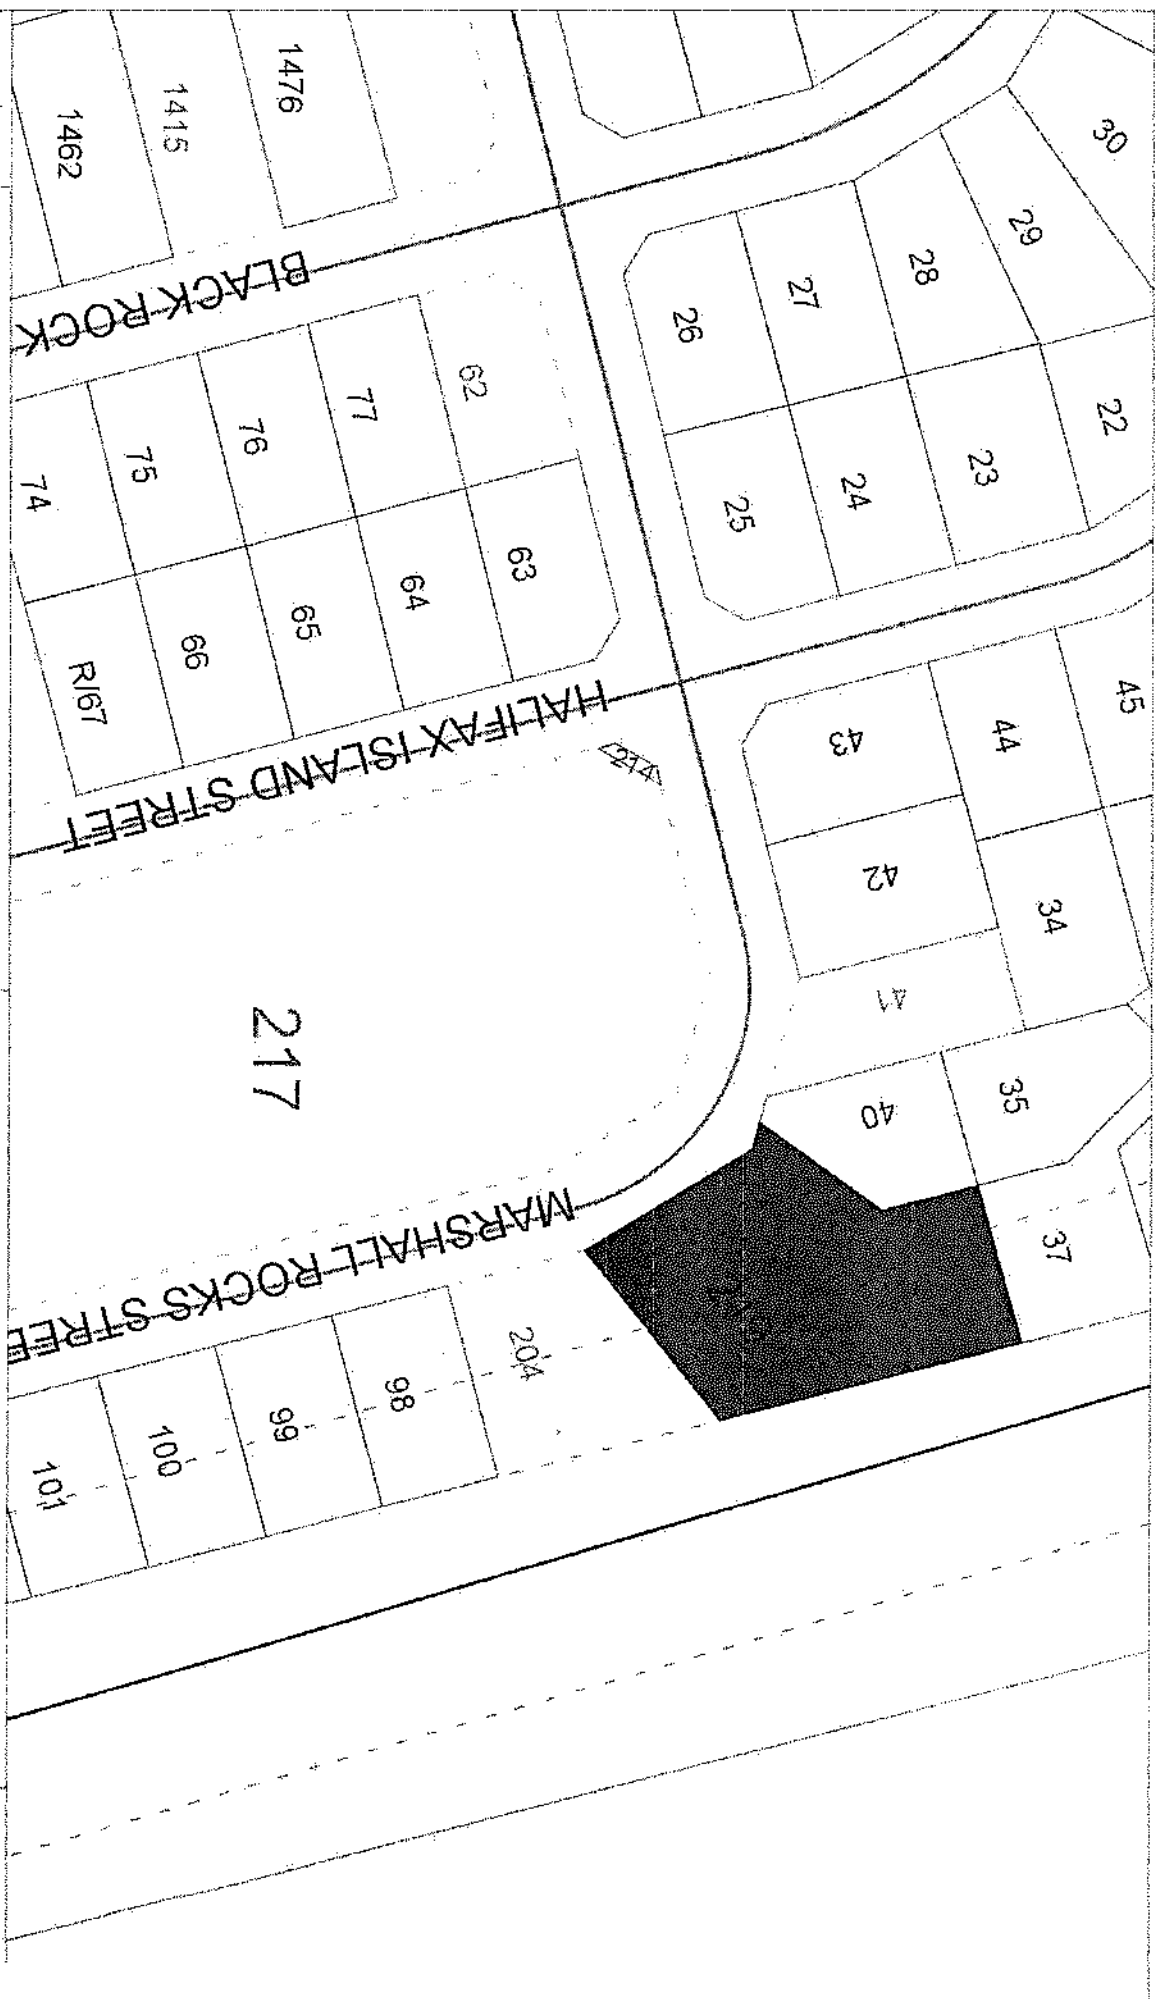

ERF 931 KLEINE KUPPE

NOTES

Compiled by: H AMVAAMA

Date: 16/8/2023

1:1252

While due care has been taken by the Publisher in compiling this map, no responsibility will be accepted by the City of Windhoek for errors or omissions. The Publisher, excludes all warranties, and disclaims any responsibility to any person for loss or damage suffered from any use of this map.