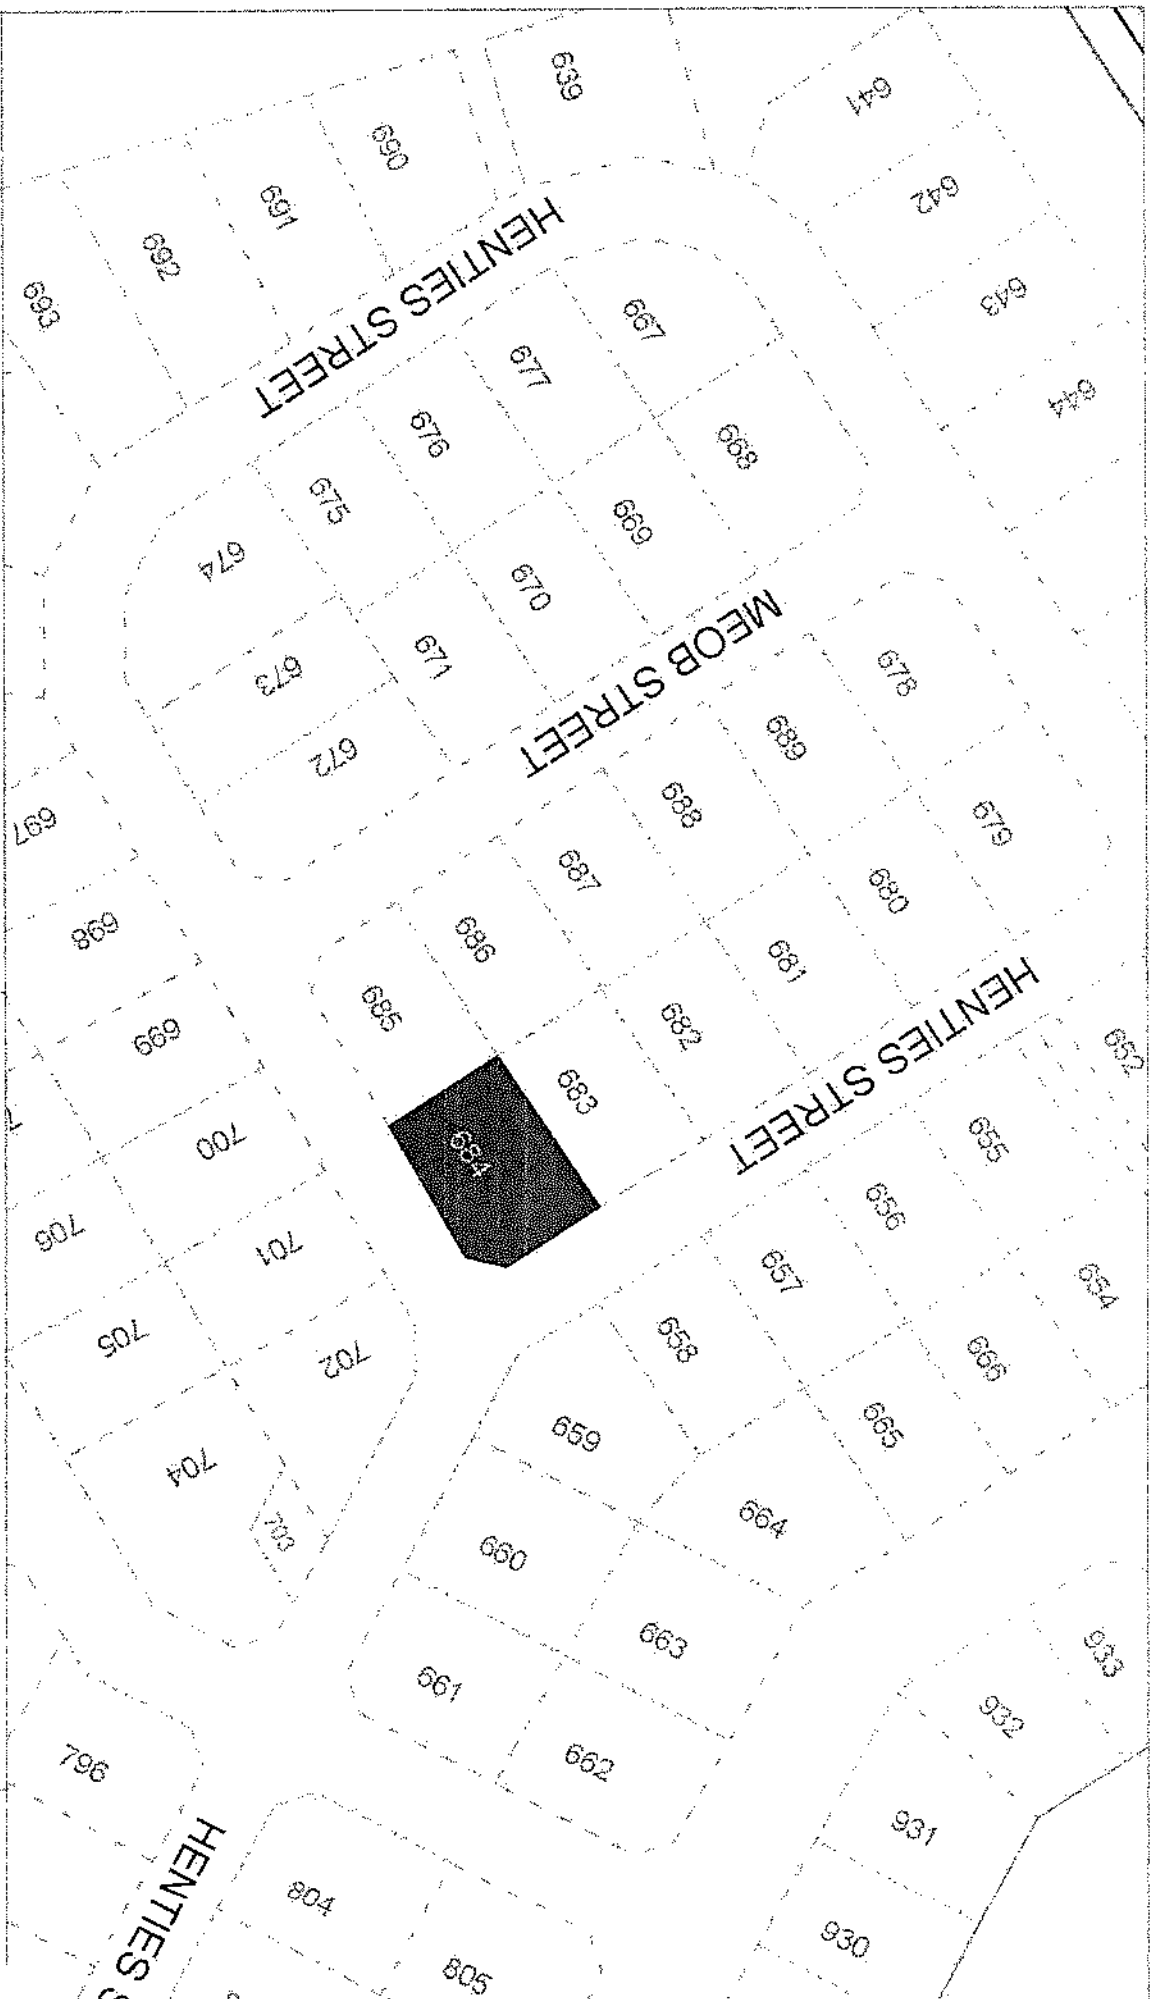

ERF 684 KLEINE KUPPE

NOTES

Compiled by: H.A.M.W.A.A.M.A

Date: 15/8/2023

1:1184

While due care has been taken by the Publisher in compiling this map, no responsibility will be accepted by the City of Windhoek for errors or omissions. The Publisher, excludes all warranties, and disclaims any responsibility to any person for loss or damage suffered from any use of this map.