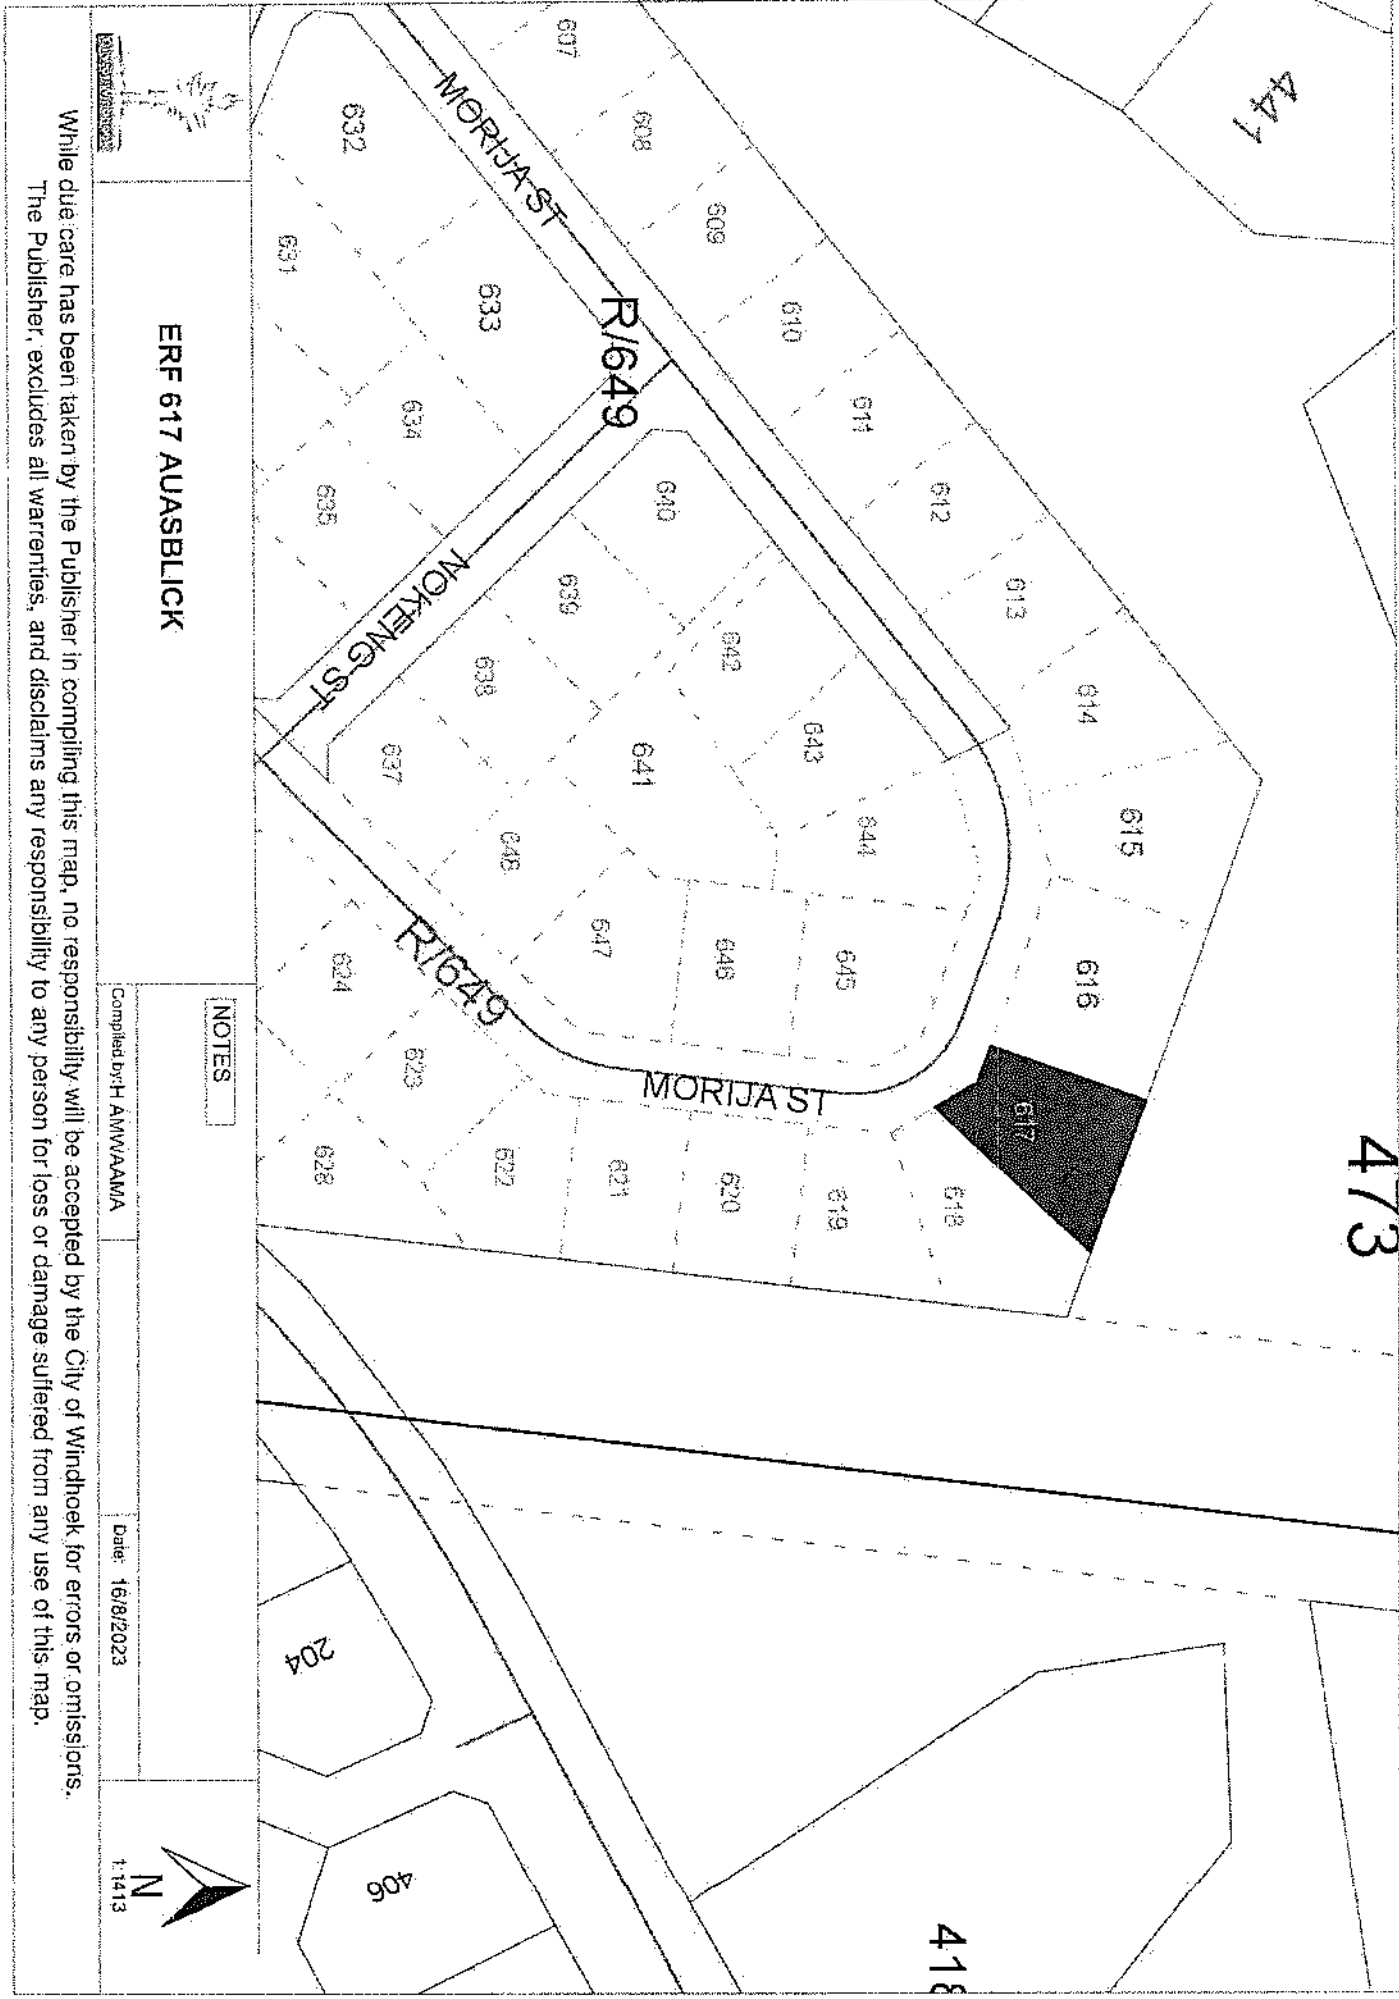

R/1603

Ver Servitudo 5m wide

ERF 593 BLACK ROCK ROCKY CREST

NOTES

Compiled by: H AMVAMA

Date: 16/8/2023

1:1174

While due care has been taken by the Publisher in compiling this map, no responsibility will be accepted by the City of Windhoek for errors or omissions. The Publisher, excludes all warranties, and disclaims any responsibility to any person for loss or damage suffered from any use of this map.